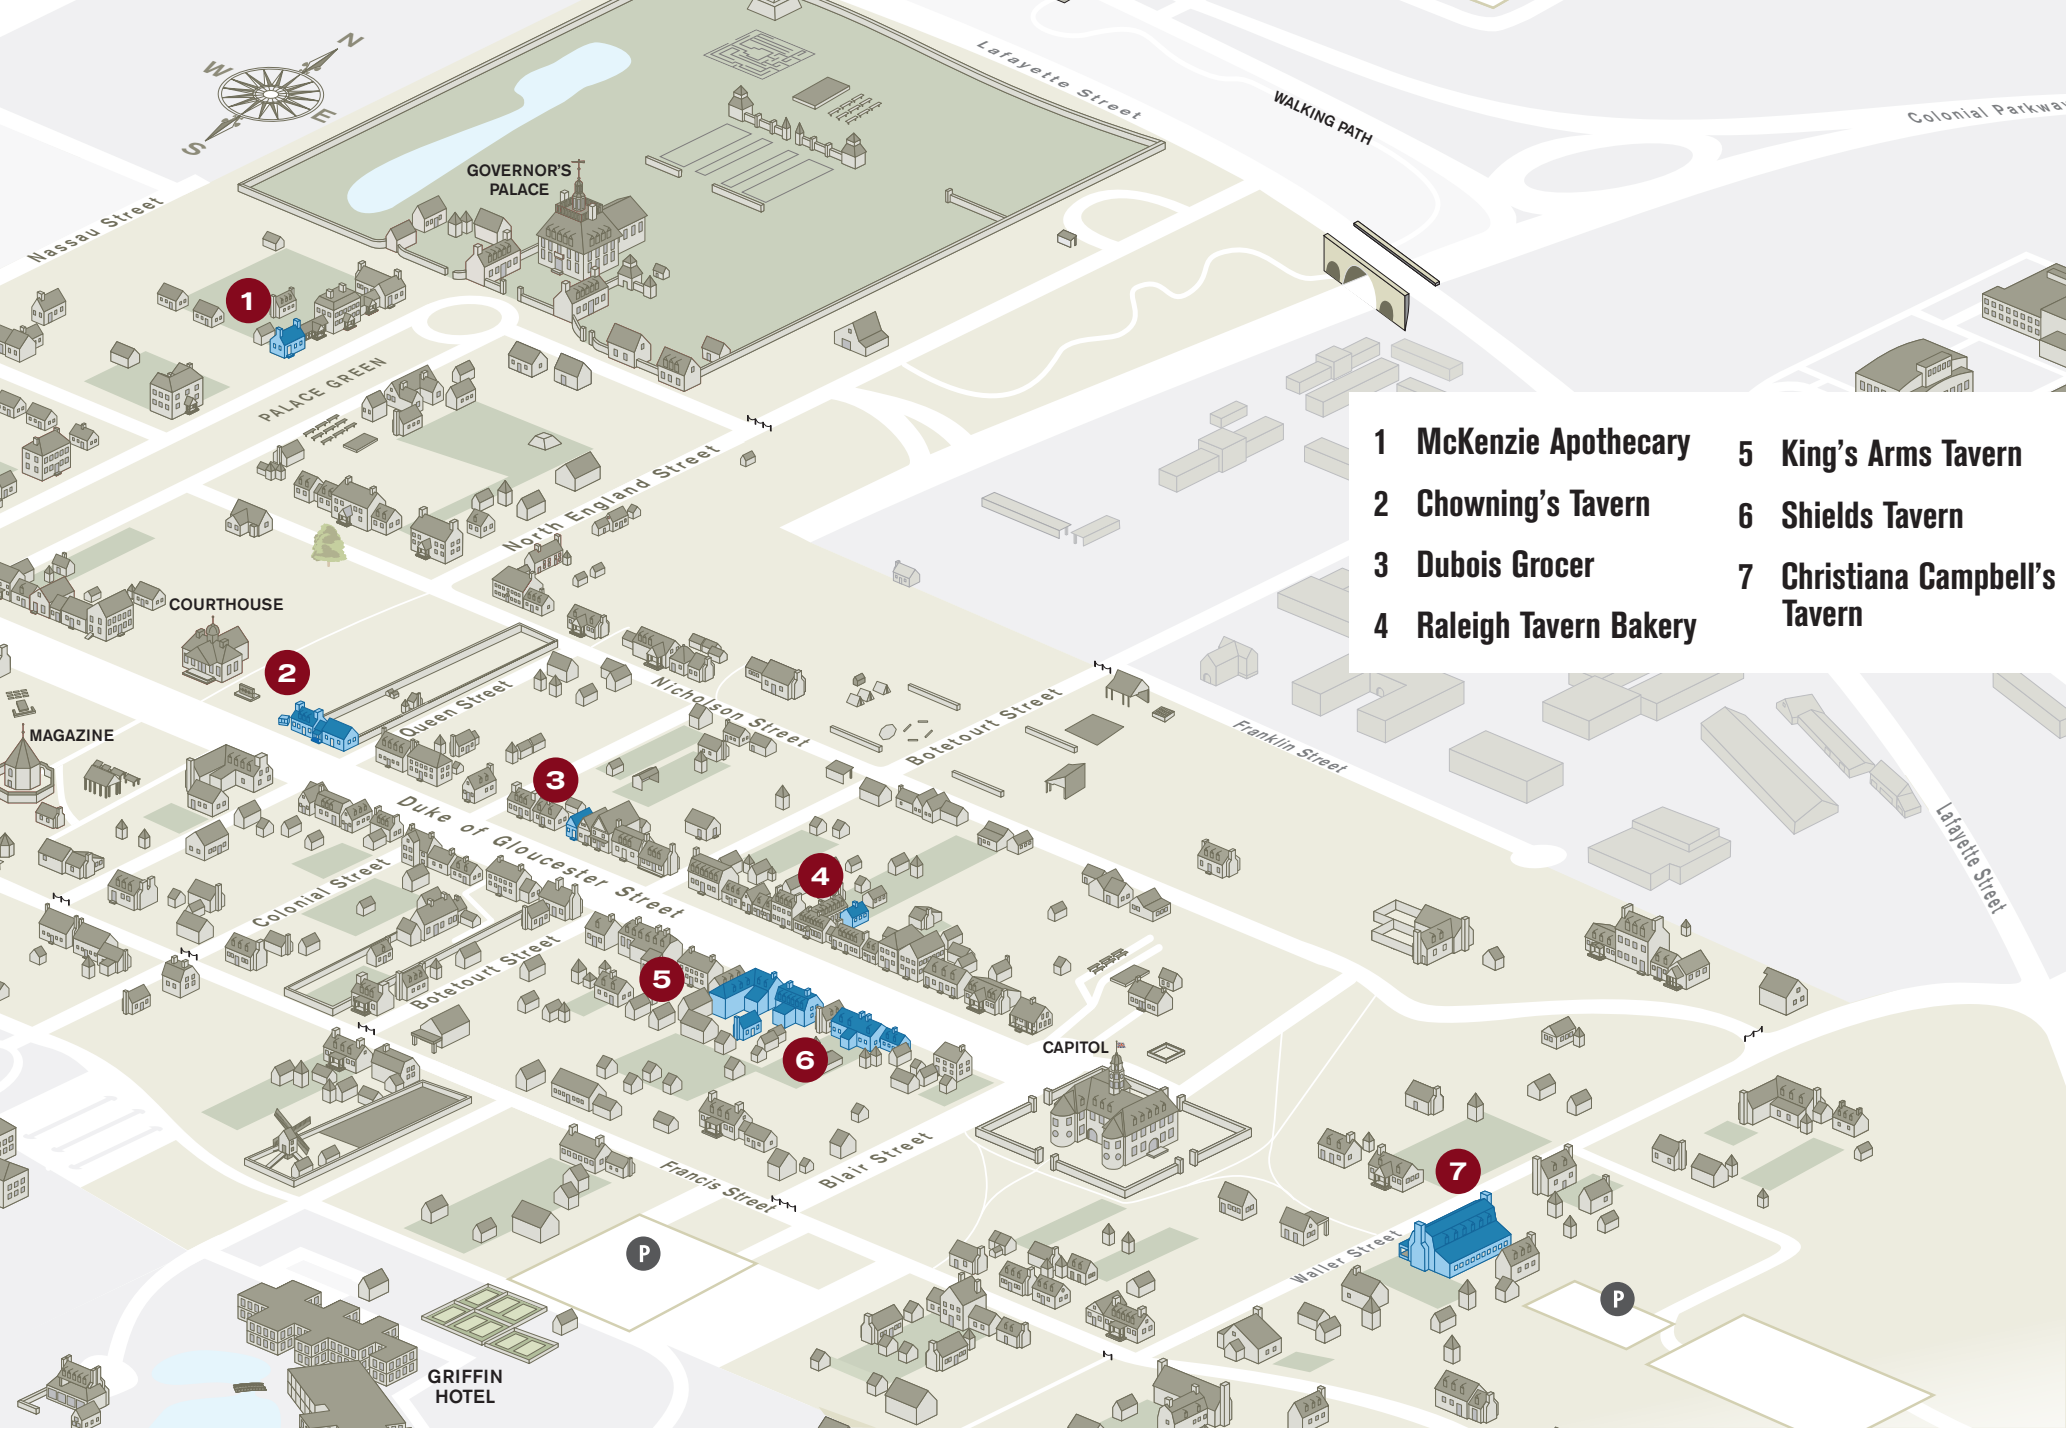

Colonial Williamsburg

HISTORIC AREA DINE AROUND MAP

- | | |
|-------------------------|--------------------------------|
| 1 McKenzie Apothecary | 5 King's Arms Tavern |
| 2 Chowning's Tavern | 6 Shields Tavern |
| 3 Dubois Grocer | 7 Christiana Campbell's Tavern |
| 4 Raleigh Tavern Bakery | |